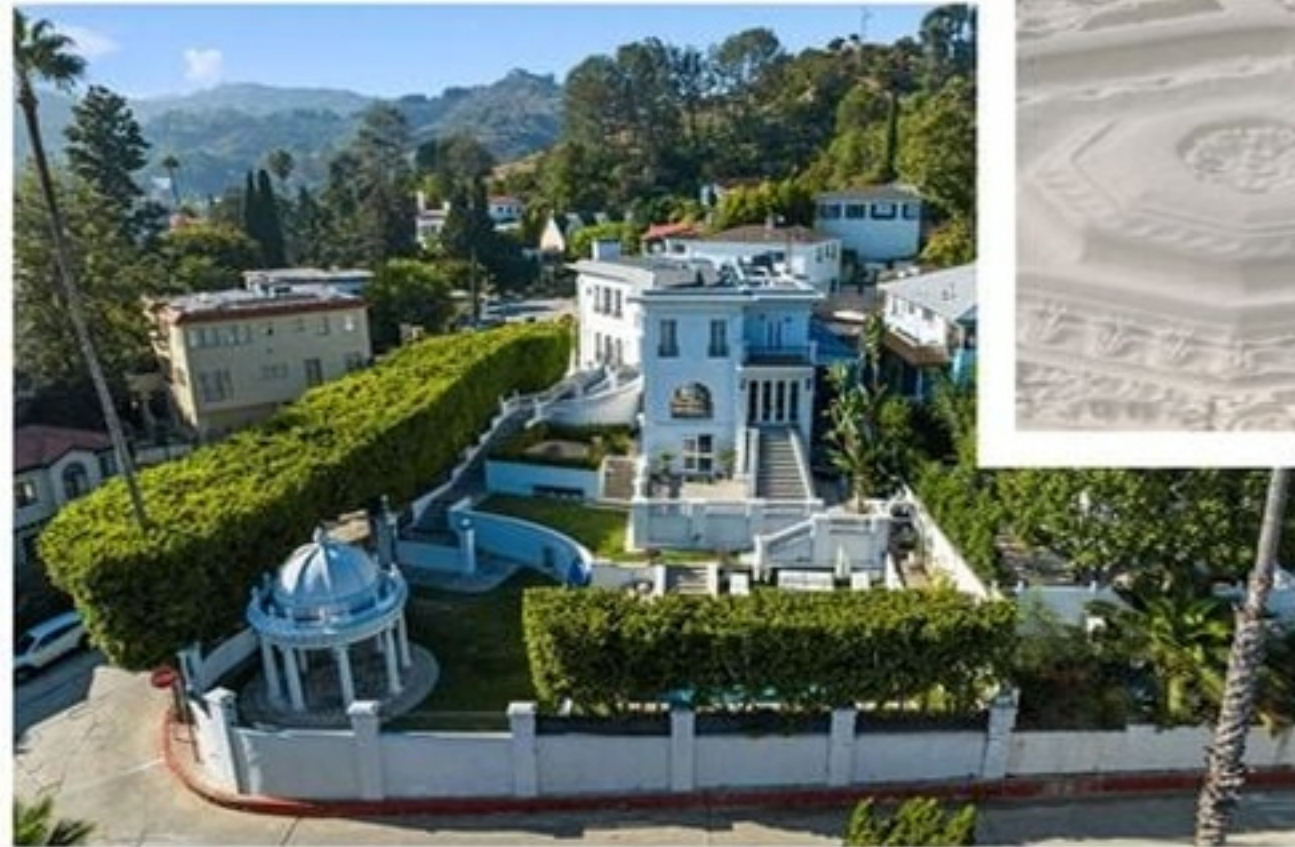

# Goldmere Vista

From the moment you enter the property through the gate you are transported back to the dream of the golden era of Hollywood. This house was first introduced to the public with silent film stars as docents in 1923. Once reported to be owned by the actor Rudolph Valentino, this home has not lost any of its glamour and appeal. Built as an "architectural replica of Petit Trianon" it includes a concert gazebo. A very private and impressive Beaux Arts compound. Upstairs are 3 Bedrooms with lovely bathrooms and views of the city. A fourth bedroom suite with a separate garden entrance makes a perfect guest or in-law space. Expansive open Living room with a separate reading alcove and access to the den/office. Formal dining room and breakfast area both with stunning views of the city and private back yard. A chance to own an architectural masterpiece and important part of Hollywood history.

Goldmere Vista

Goldmere Vista

Goldmere Vista

Goldmere Vista

Goldmere Vista

Goldmere Vista

**Goldmere Vista**

Goldmere Vista

Goldmere Vista

**Goldmere Vista**

Goldmere Vista

Goldmere Vista

**Goldmere Vista**

**Goldmere Vista**

Goldmere Vista

Goldmere Vista

Goldmere Vista

**Goldmere Vista**